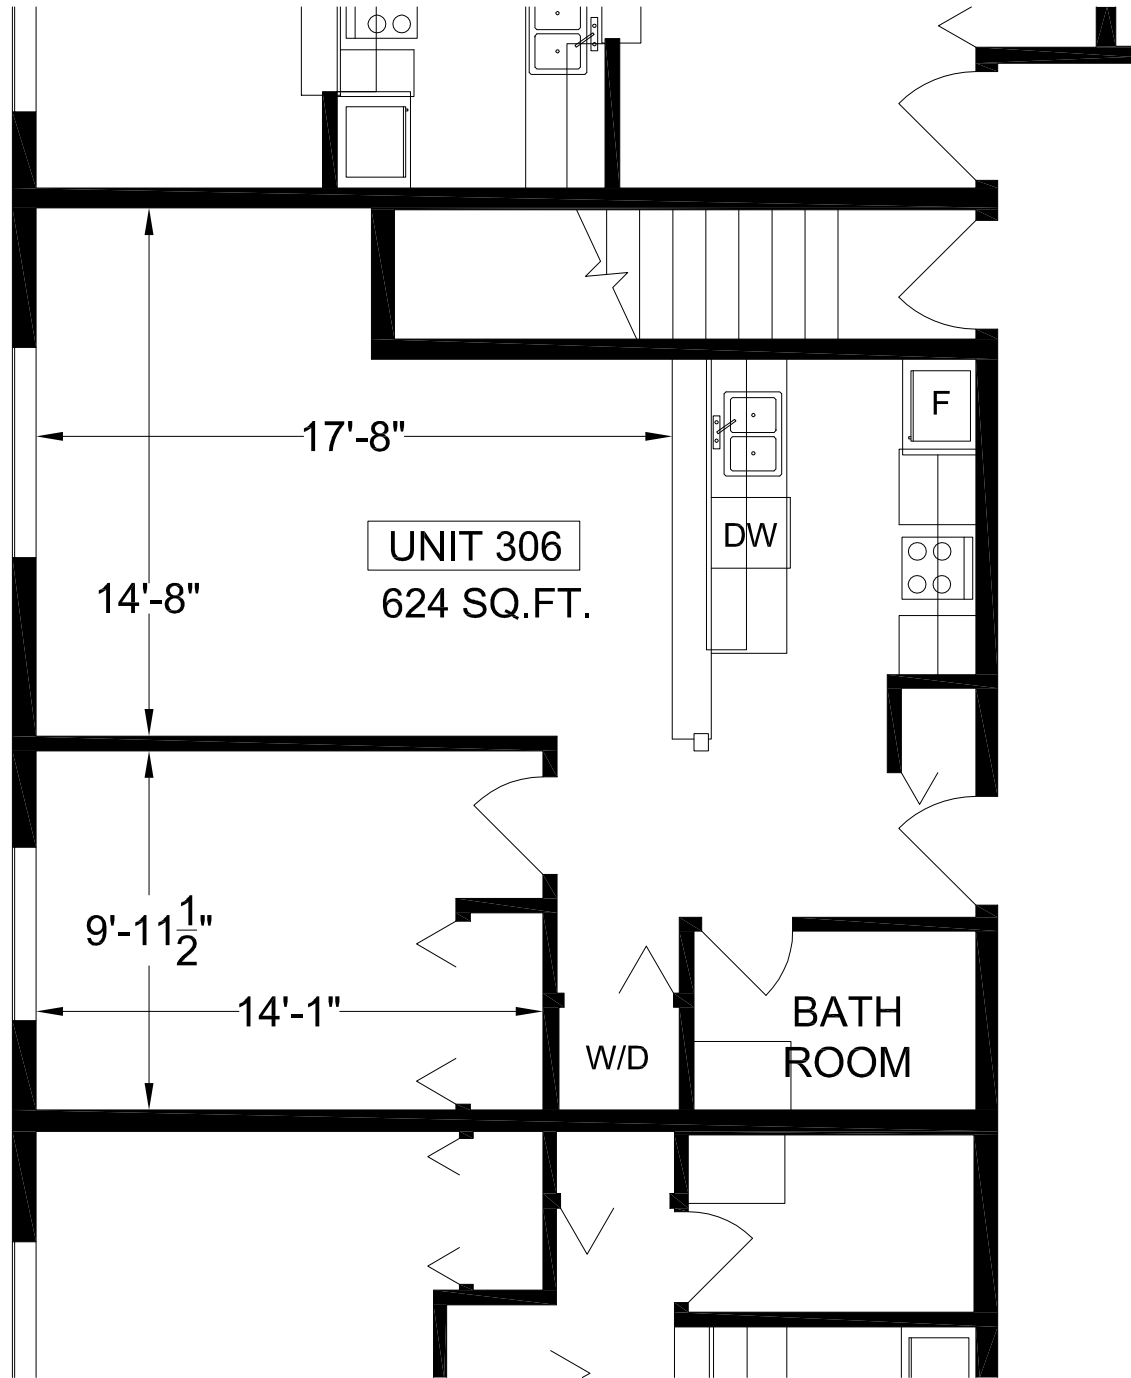

3RD FLOOR
493 BURNSIDE E. ROAD
VICTORIA BC

PREPARED FOR
MIDTOWN MEWS
WAI WING MEW AND
CHEW'S T.V. & STEREO LTD.
493 BURNSIDE RD
VICTORIA BC

M MEASURE MASTERS
VANCOUVER ISLAND - COMMERCIAL
3034 WESTDOWNE ROAD
VICTORIA BC V8R 5G2
TEL 250 472 2653 FAX 250 472 2683